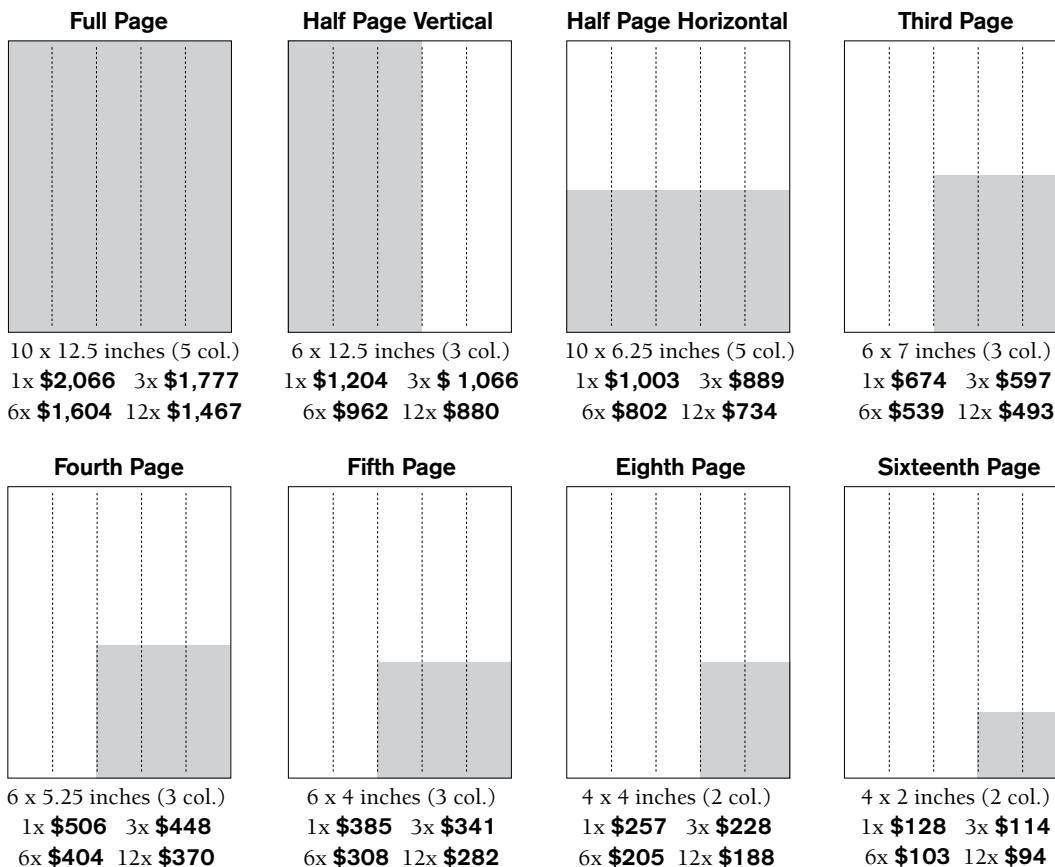

The Catholic Standard and Times and catholicphilly.com • ad rates • **Monthly: 12 issues a year**

“Hot Block” Ad

Embedded in the content of one of the Top Stories each week.

$185 per month
$2,220 per year

Banner Ad

Full page width along the bottom of the home page.

$160 per month
$1,920 per year

Tower Ad

Along the right side of the homepage

$185 per month
$2,220 per year

Open rate

$32.11 per col. inch
3x $28.44 per col. inch
6x $25.67 per col. inch
12x $23.48 per col. inch

Add color for $200 per ad.

for more information contact

Matthew Ferrare: 215.587.3662 mferrare@adphila.org or
Sherri Miller: 215.587.3673 smiller@adphila.org or **Alex Dashkiwsky:** 215.587.3674 adashkiw@adphila.org